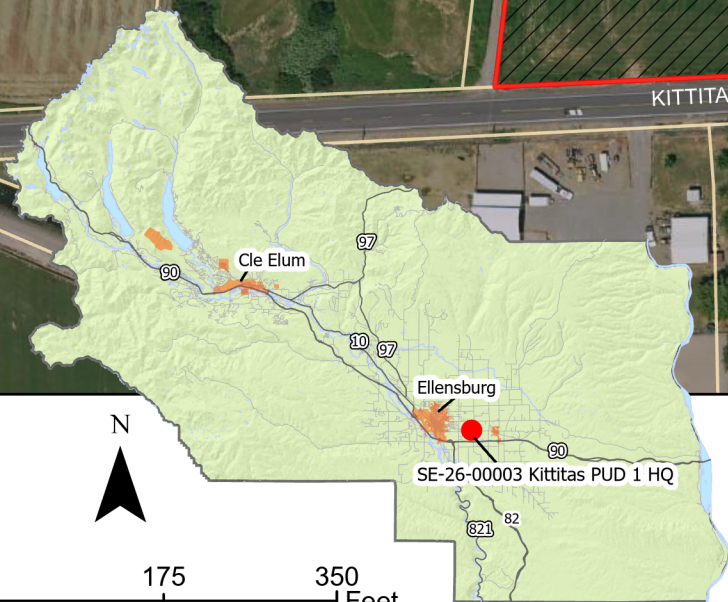

NORTH FERGUSON RD

KITTITAS HWY

SE-26-00003 Kittitas PUD 1 HQ Aerial View

Ellie Myers 3-25-2026 Source: Hexagon, WaTech, Kittitas County GIS, Kittitas County GIS